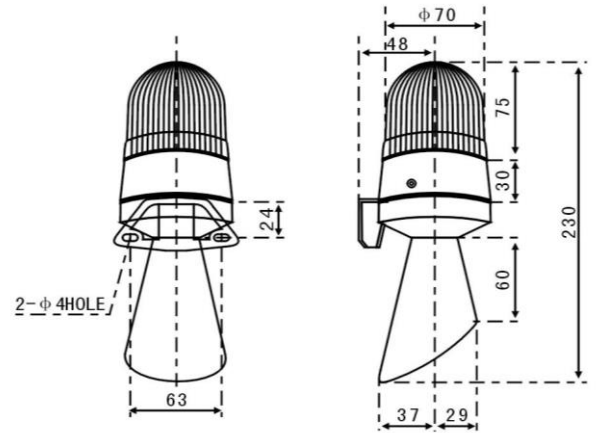

External View Drawing